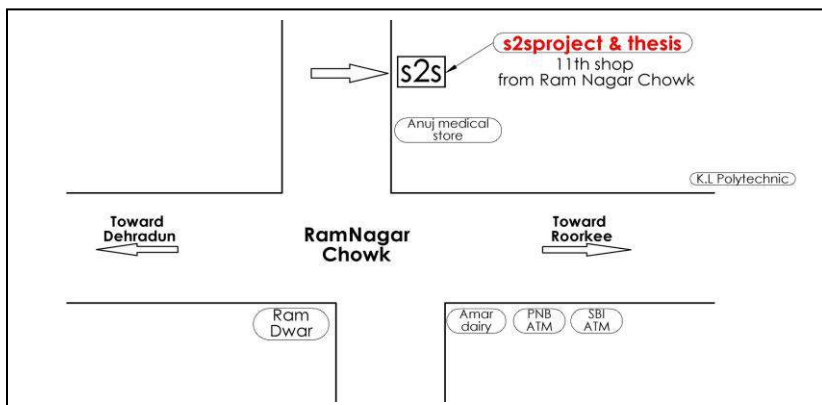

Java Based Projects

45. ICS (Inventory Control System)
46. Home Automation System with Speech Recognition
47. Total Business Solution
48. Membership Management using Java Card
49. Online Ticket Reservation System
50. Voice/ Speech based Browser
51. Smart Encryption (Image/ audio / video)
52. Java Editor
53. Mobile- Commerce / CRM
54. Mobile- Online Examination System

55. Text based Image search in Database
56. X & O game
57. Remote Desktop
58. Download Manager (ftp)
59. Mobile Banking
60. Multicast Server Chat
61. Mobile Screen Info Generator
62. Terminal Controller
63. Tour & Travel Mgmt application
64. Digital Image Watermarking
65. TTS (text to speech) Application
66. Speech Enabled Database Operations
67. Distributed Banking System
68. Portfolio Management
69. Online Equity Management
70. Distributed database architecture
71. Face recognition using laplacian faces
72. Messaging service over TCP/ IP in local area network
73. Resource management system (RMS)
74. Online examination system
75. Global job portal management
76. Character Recognition System
77. Windows Desktop Search
78. Securing TCP/IP communication using cryptography
79. Implementation of Digital image Processing Techniques

For more projects feel free to contact our student Support team at: -

info@s2sproject.com

Or

Call +91-7533882435, 9720255525

We will be happy to assist you